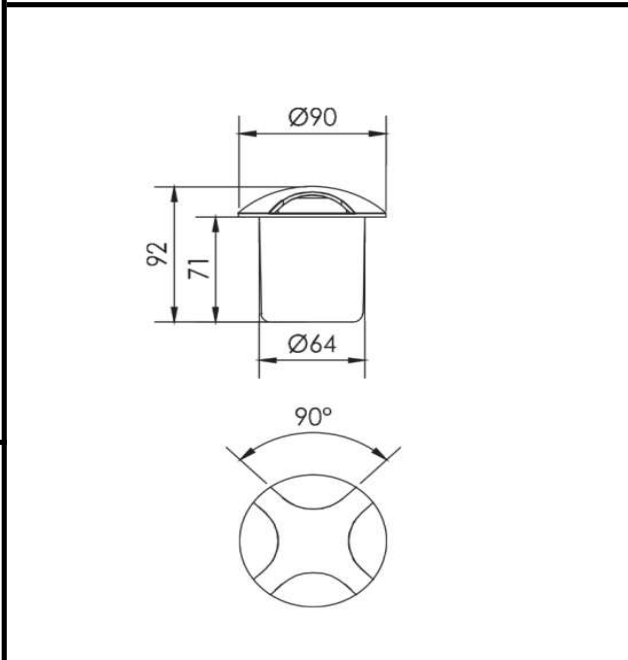

Sovitron Interior Pvt.Ltd.

Model Name	URBANA-2104C/ DL-OSL-2104CB-4
Description	Inground Light 4 Side light

Technical description	Image
-----------------------	-------

Dimension	Dia=90mm Cutout=64mm H=92mm
Frame	Aluminum die cast
Color Tempertaure	4000K
Power	8W
Total Luminous Flux	400 lm
Efficacy	50 lm/W
IP rating	67
Color Rendering	≥80
Mounting	Buried
Beam angle	4x60 °
Optics	Polycarbonate diffuser
Dimming	NON-Dimmable
Operating Voltage	220-240 VAC
Standard Lifetime	L70 minimum at 50,000 burning hours

Dimension diagram

Remarks:-

Address: Plot #7 Saroorpur-Nangla Industrial Area,Ballabgarh-Sohna Road,Faridabad-121005
Email: info@sovitron.com